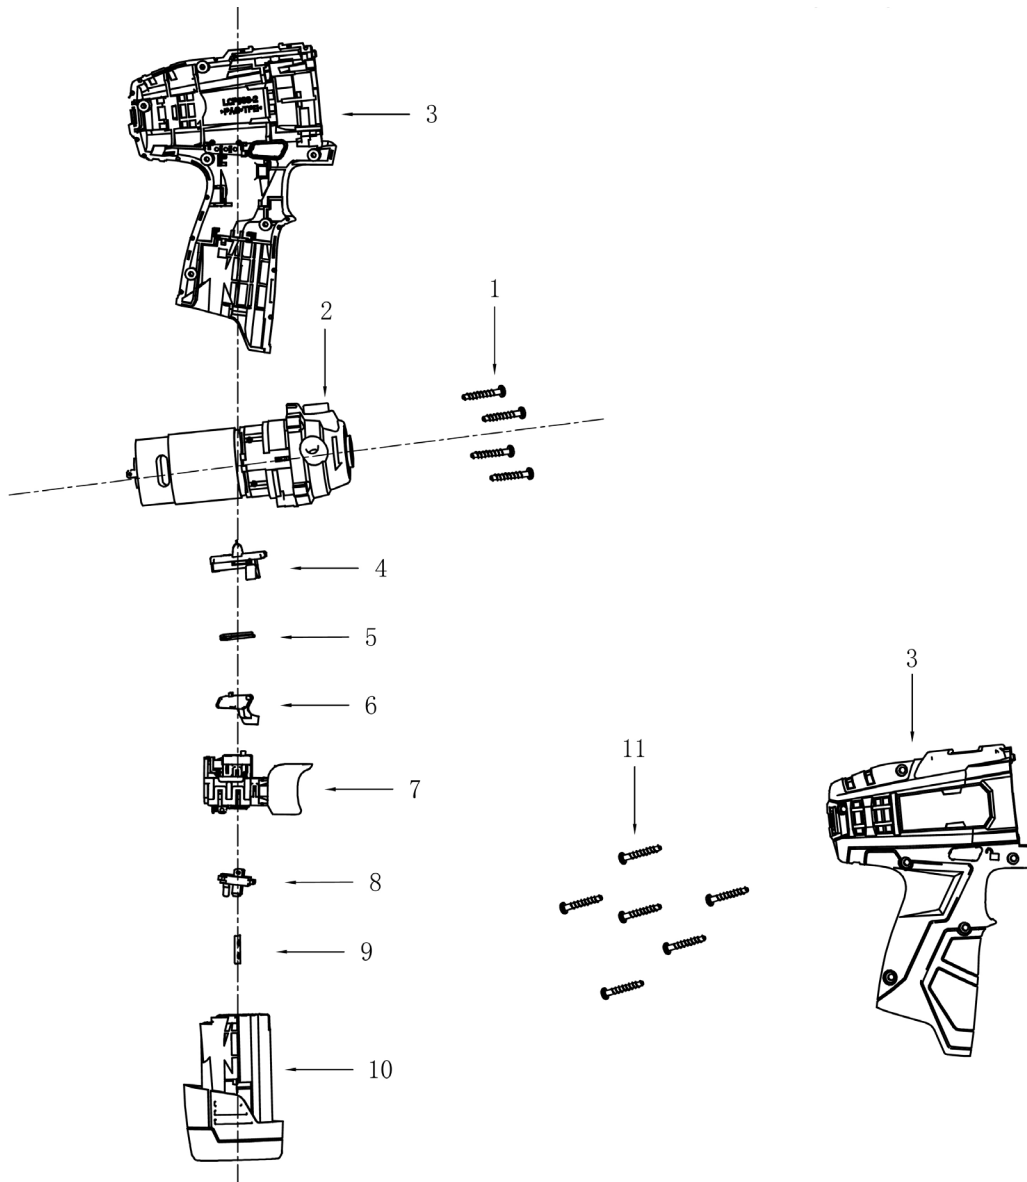

Parts Information:  
**Cordless Polisher Ø71mm 12V Li-ion- Body Only**  
**Model No: CP1205**

Item	Part No.	Description
1	CP1205.01	Tapping Screw
2	CP1205.02	Gearbox
3	CP1205.03	Casing Complete
4	CP1205.04	Variable Speed Control Trigger Switch
5	CP1205.05	Metal Clip
6	CP1205.06	Switch Lock Button
7	CP1205.07	Switch
8	CP1205.08	Battery Contact Plate

Item	Part No.	Description
9	CP1205.09	Buckle
10	CP1200BP	Power Tool Battery 12V 1.5Ah Li-ion for CP1200 Series ( <b>NOT SUPPLIED</b> )
11	CP1205.12	Screw
--	CP1200MC	Battery Charger 12V Lithium-ion 1 Hour for CP1200BP ( <b>NOT SUPPLIED</b> )
--	PTC75VA516	Backing Pad ( <b>NOT SHOWN</b> )